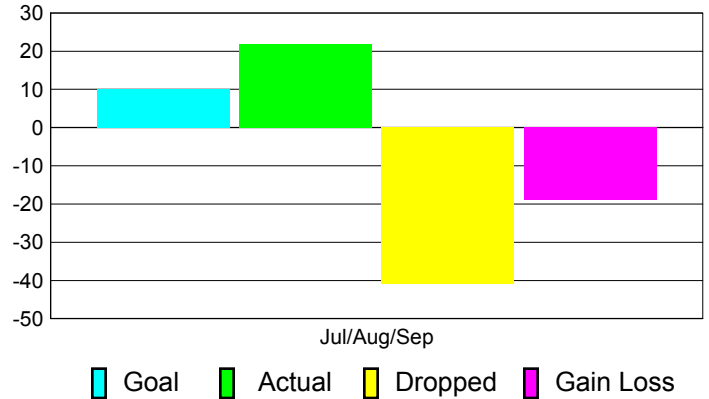

Membership Results 2012-2013

Goal, New, Dropped, Gain/Loss

Comparison of Membership Gain/Loss

Current Year Compared to the Previous Year